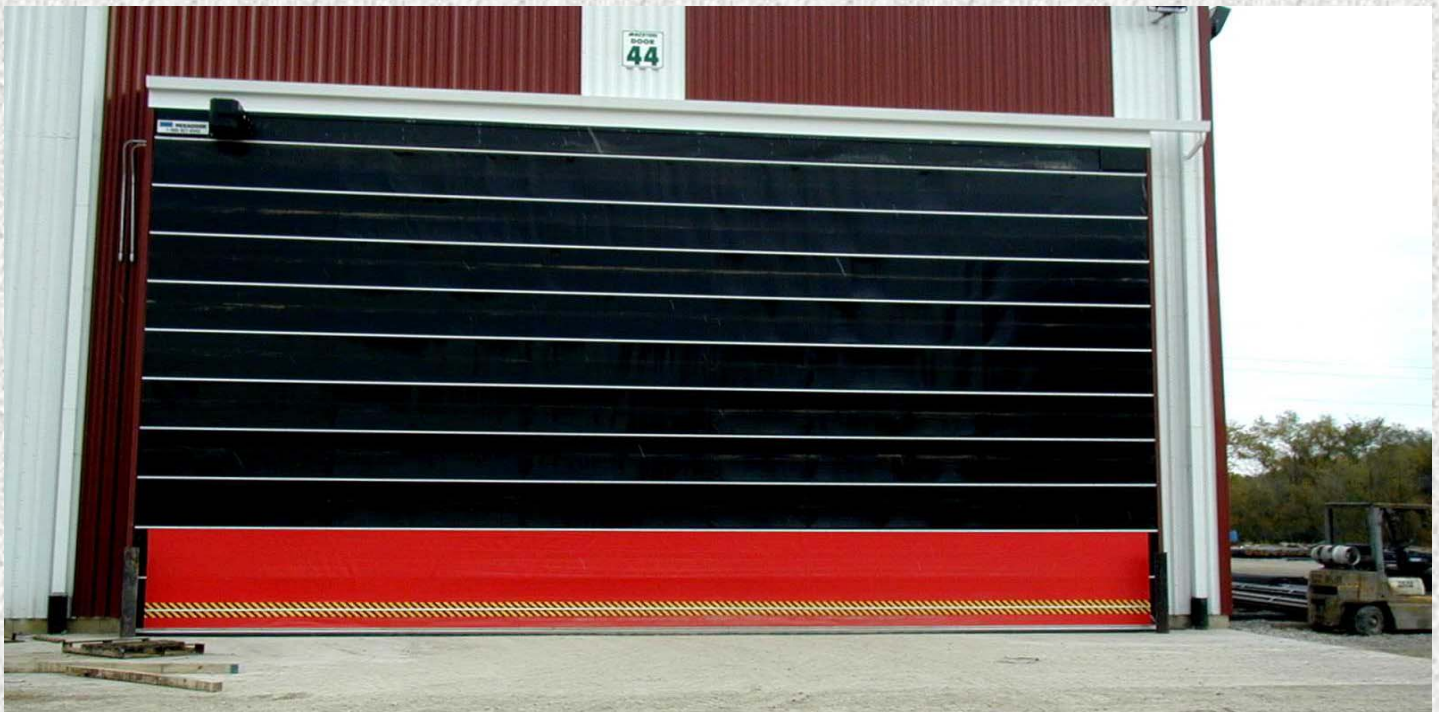

ADVANCED DOOR SYSTEMS, LLC.

DESIGNERS & INTEGRATORS OF INDUSTRIAL DOORS & DOOR CONTROL SYSTEMS

1020 W. 14 MILE ROAD • CLAWSON, MI 48017 • PHONE 877-436-0302 • WWW.ADVANCEDSYSTEMSDOORS.COM

44' WIDE X 20' HIGH DOOR OPENS IN 12 SECONDS!

- Double the speed of an existing door using the existing motor operator
- This 44' wide door opening speed is 20-28" per second. Original speed was 10-12" per second
- Opening speed is independent and adjustable
- Closing speed is independent and adjustable
- Our control system is universal and will work on any size or type of vertical lift door
- Controller does not exceed motor manufactures full load amp draw
- System is designed for heavy industrial applications like MINING, CEMENT, STEEL, AUTOMOTIVE, Etc.
- Controller is part of our Large Door protection system
- Self monitoring built-in diagnostics
- Custom control system are available
- Increase motor and door operator protection

OUR CONTROLS ARE NOT BRAND SPECIFIC AND WORK WITH YOUR NEW OR USED DOORS!